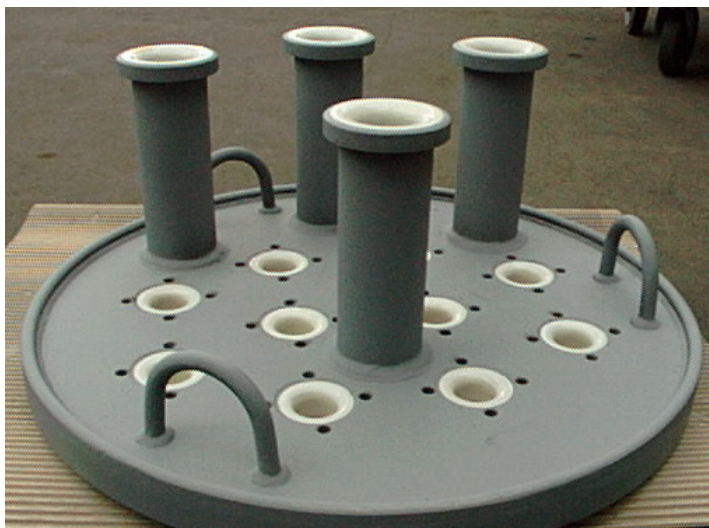

Glasslined multi-nozzle covers

Estrella AG: your partner for manufacturing nozzle covers and special parts according customer's specification

Optimizing nozzle equipment on vessels

Other special parts on request